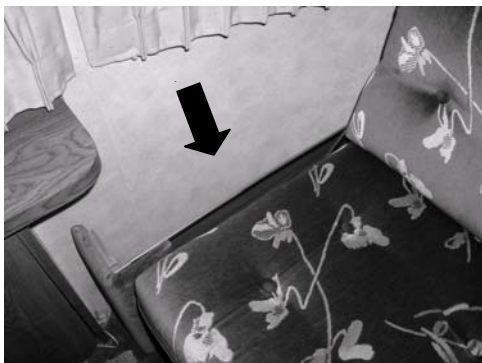

"Our 88 Excella 25' was originally equipped with upholstered arms at each end of the couch. We have no dinette and we end up using the couch for meals, reading, watching TV, and so on. With the upholstered arms, there is no convenient, stable place to set a glass or plate while sitting on the couch. We solved this problem by replacing the arms with finished wooden pieces as shown in the photos. We were concerned about the edge of the wood rubbing against the upholstery and wall, so we trimmed the edges by wrapping a foam strip in Naugahyde and attaching it to the edge."

Original upholstered arm.

Couch arm replaced by new "table arm."
There is one on each side of the couch.

The original arm sits on an L-shaped stand that also provides a storage area (see arrow). Both original arms are kept for future trailer resale.